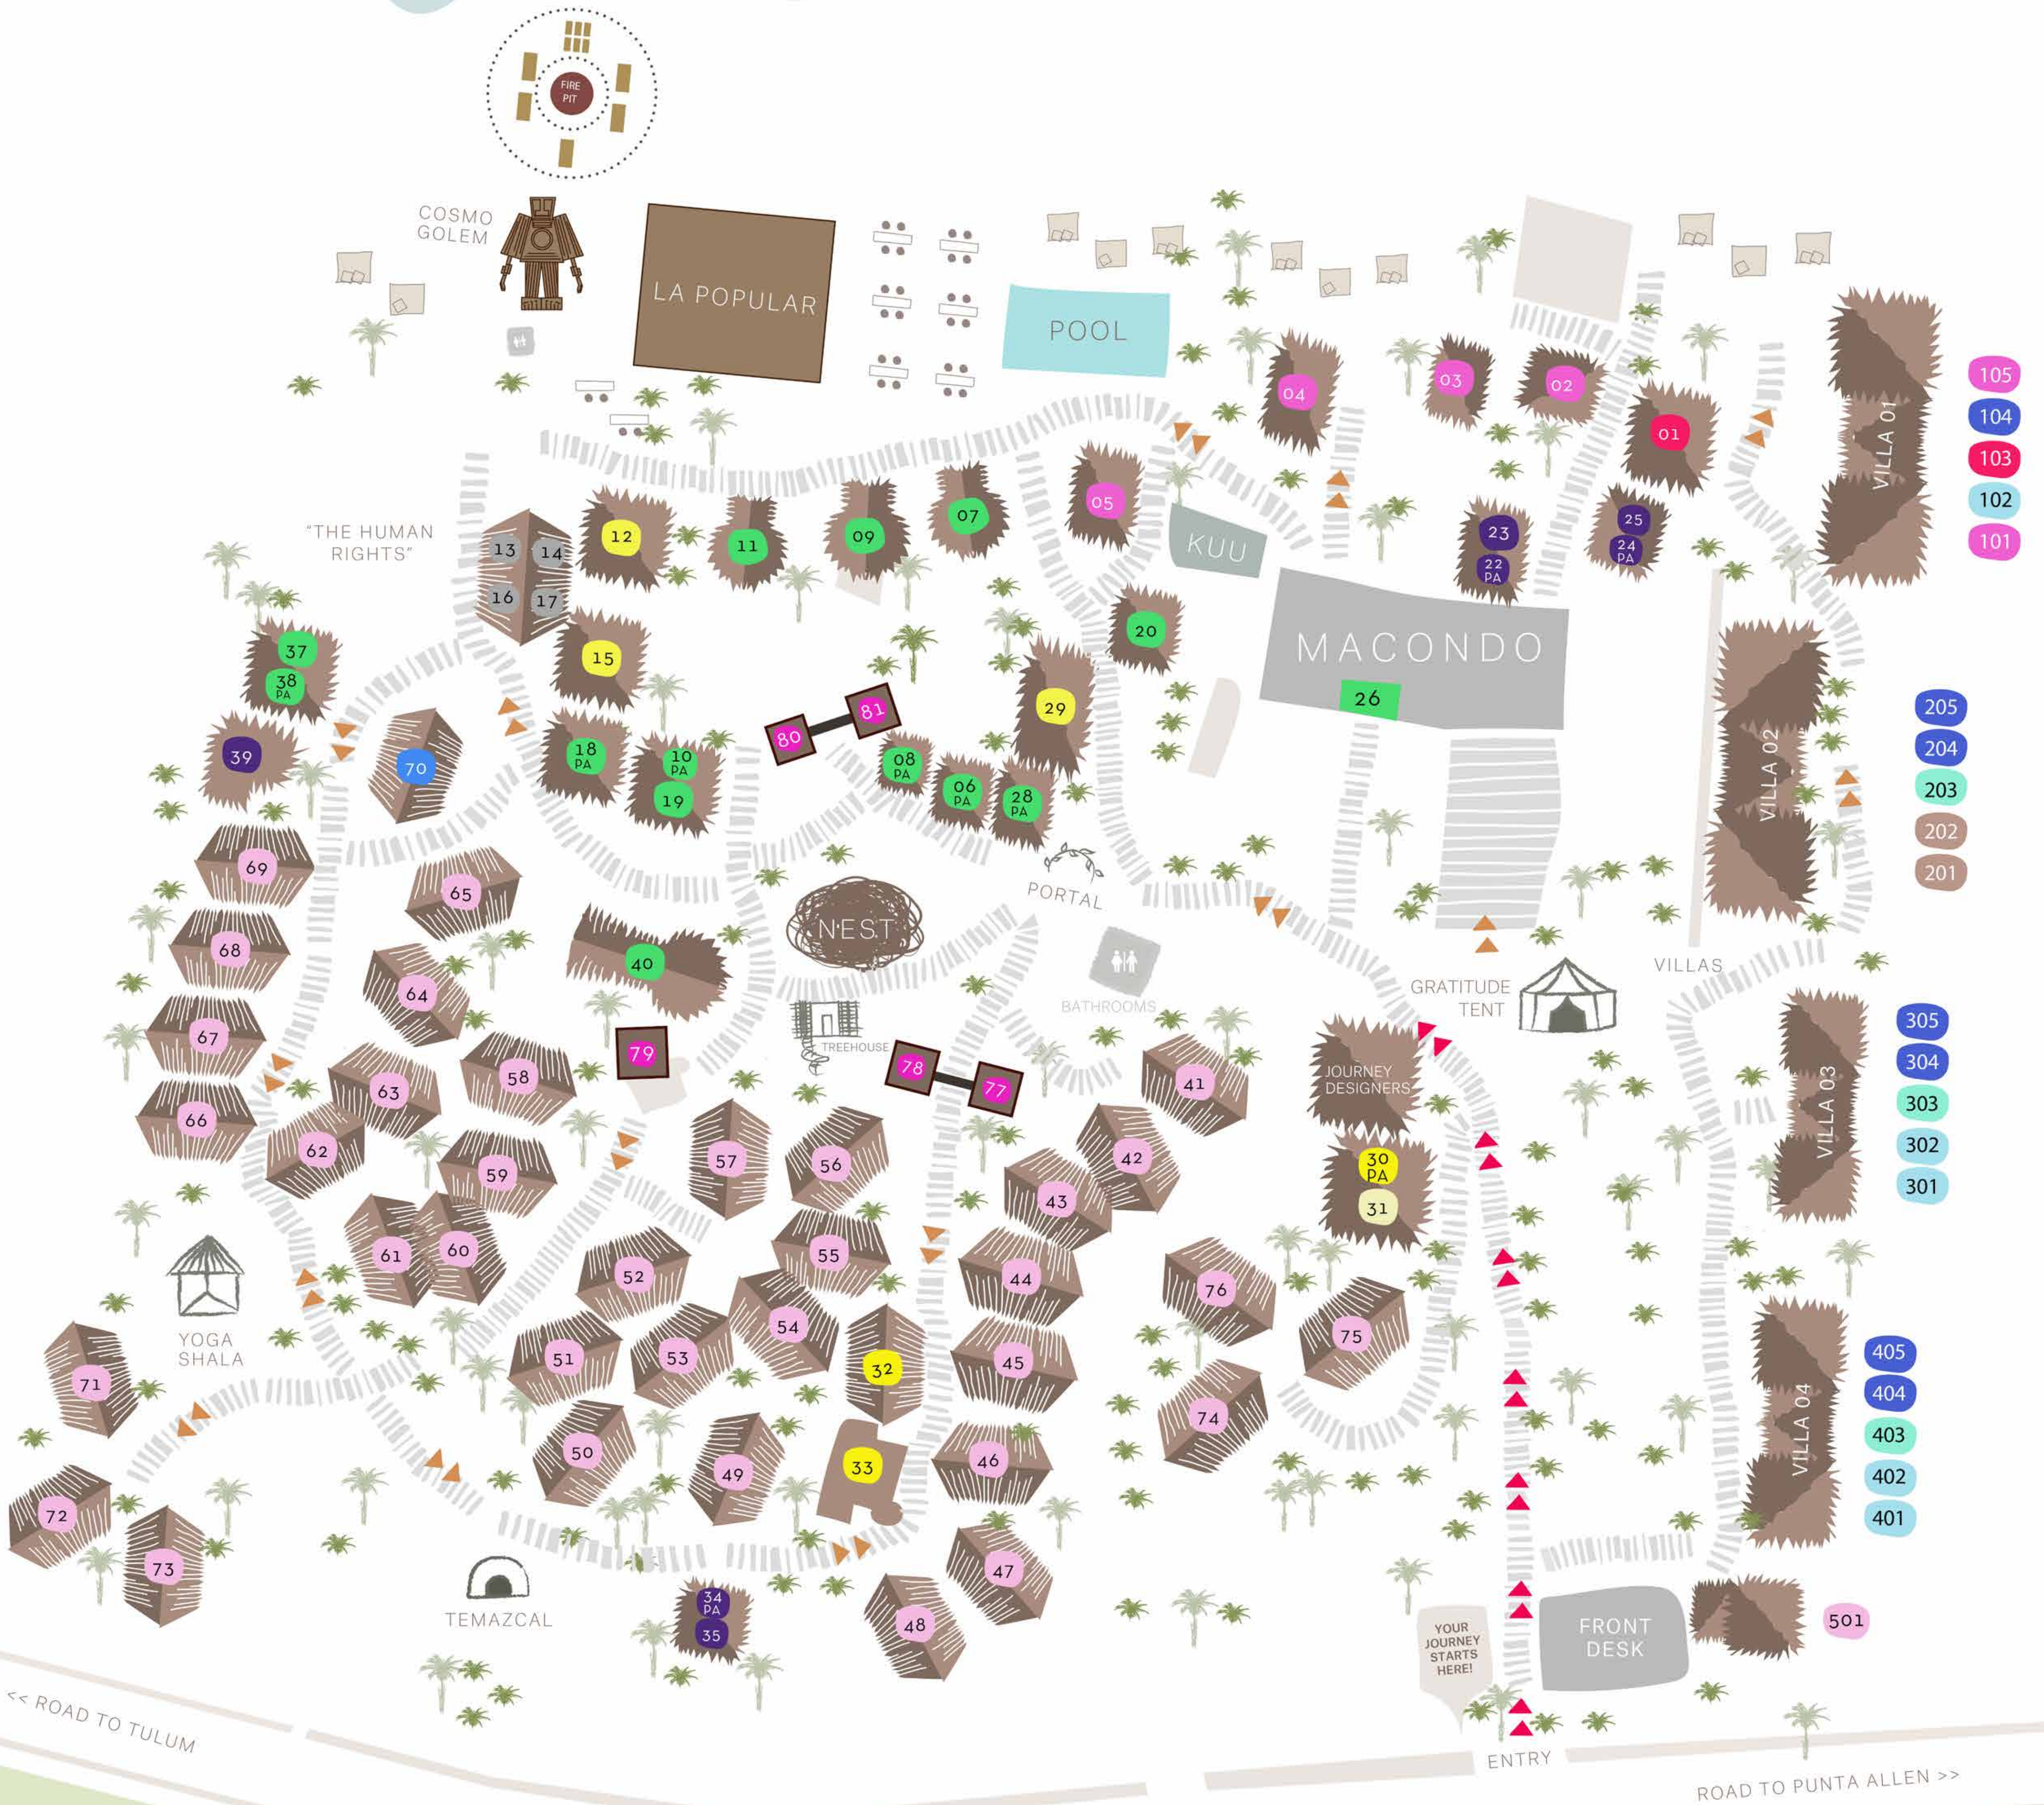

NÔMADE TULUM

● Villa W/Pool

● Deluxe Bungalows

● Jungle Suite

● Premier Jungle

● Tierra Suite

● Aire Suite

● Double Up

● Master Bungalows

● Premier Suite

● Tree House

● Arena Suite

● Fuego Suite

● Ocean Front Suite

● Standard